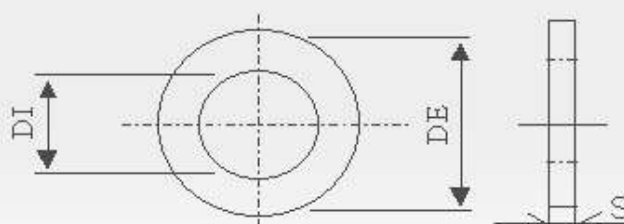

Arruela Lisa Qx 7349

Tabela 49

Qx - 7349

Arruela Lisa

Codigo 49	T _r Parafusos	Diam. (mm)		Espessura (mm)	PESO MLR.	QUANT. KILG.	DIMENSÕES
		DI	DE				
490300	M-3	3,2	9,0	1,0	0,44	2,264	9x3,2x1
490400	M-4	4,3	12,0	1,6	1,25	798	12x4,3x1,6
490500	M-5	5,3	15,0	2,0	2,46	407	15x5,3x2,0
490600	M-6	6,4	17,0	3,0	4,65	215	17x6,4x3,0
490800	M-8	8,4	21,0	4,0	9,25	108	21x8,4x4,0
490010	M-10	10,5	25,0	4,0	12,85	78	25x10,5x4,0
490012	M-12	13,0	30,0	6,0	27,38	37	30x13x6,0
490014	M-14	15,0	36,0	6,0	40,12	25	36x15x6,0
490016	M-16	17,0	40,0	6,0	49,11	20	40x17x6,0
490018	M-18	19,0	44,0	8,0	78,66	13	44x19x8,0
490020	M-20	21,0	44,0	8,0	74,67	13	44x21x8,0
490022	M-22	23,0	50,0	8,0	98,44	10	50x23x8,0
490024	M-24	25,0	50,0	10,0	117,06	8,54	50x25x10,0
490027	M-27	28,0	60,0	10,0	173,80	5,69	60x28x10,0
490030	M-30	31,0	68,0	10,0	228,68	4,37	68x31x10,0