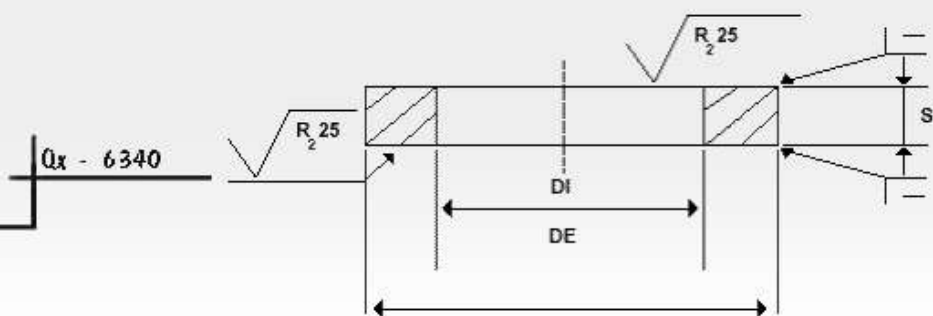

Arruela lisa – QX – 6340

Tabela 63
Arruela Lisa

Código 63	Diam. Nominal	Diam. Int.	Diam. Ext.	Espessura	PESO MILH.	QUANT. KILO	DIMENSÕES
		DI	DE	S			
630600	M-6	6,4	17,0	3,0	4,65	215	17x6,4x3,0
630800	M-8	8,4	23,0	4,0	11,45	87	23x8,4x4,0
630010	M-10	10,5	28,0	4,0	16,82	59	28x10,5x4,0
630012	M-12	13,0	35,0	5,0	32,96	30	35x13x5,0
630016	M-16	17,0	45,0	6,0	65,03	15	45x17x6,0
630020	M-20	21,0	50,0	6,0	77,13	13	50x21x6,0
630024	M-24	25,0	60,0	8,0	148,58	7	60x25x8,0
630030	M-30	31,0	68,0	10,0	228,68	4	68x31x10,0