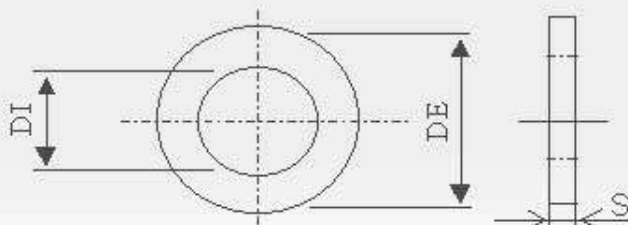

Arruela Lisa Qx - 125

Tabela 25

Arruela Lisa

Qx - 125

Qualinox

Codigo 25	Diam. Nominal	Dim. int.		Espessura	PESO MILM.	QUANT. KILG.	DIMENSÕES
		di	de				
250200	M-2	2,2	5,0	0,5	0,06	15,891	5,0x2,2x0,5
250250	M-2,5	2,7	6,0	0,5	0,088	11,363	* 6,5x2,7x0,5
250260	M-2,6	2,8	7,0	0,5	0,13	7,783	7,0x2,8x0,5
250300	M-3	3,2	7,0	0,5	0,12	8,265	7,0x3,2x0,5
250350	M-3,5	3,7	8,0	0,5	0,16	6,368	8,0x3,7x0,5
250400	M-4	4,3	9,0	0,8	0,31	3,203	9,0x4,3x0,8
250500	M-5	5,3	10,0	1,0	0,45	2,227	10x5,3x1,0
250600	M-6	6,4	12,0	1,6	1,01	990	* 12,5x6,4x1,6
250700	M-7	7,4	14,0	1,6	1,41	709	14x7,4x1,6
250800	M-8	8,4	16,0	1,6	1,83	546	* 17x8,4x1,6
250010	M-10	10,5	20,0	2,0	3,57	280	* 21x10,5x2,0
250012	M-12	13,0	24,0	2,5	6,35	157	24x13x2,5
250014	M-14	15,0	28,0	2,5	5,72	115	28x15x2,5
250016	M-16	17,0	30,0	3,0	11,44	87	30x17x3,0
250018	M-18	19,0	34,0	3,0	14,89	67	34x19x3,0
250020	M-20	21,0	37,0	3,0	17,38	58	37x21x3,0
250022	M-22	23,0	39,0	3,0	18,58	54	39x23x3,0
250024	M-24	25,0	44,0	4,0	32,74	31	44x25x4,0
250026	M-26	27,0	50,0	4,0	44,23	23	50x27x4,0
250027	M-27	28,0	50,0	4,0	42,85	23	50x28x4,0
250028	M-28	29,0	50,0	4,0	41,43	24	50x29x4,0
250030	M-30	31,0	56,0	4,0	54,31	18	56x31x4,0
250032	M-32	33,0	60,0	5,0	78,38	13	60x33x5,0
250033	M-33	34,0	60,0	5,0	76,29	13	60x34x5,0
250035	M-35	36,0	66,0	5,0	95,52	10	66x36x5,0
250036	M-36	37,0	66,0	5,0	93,24	11	66x37x5,0