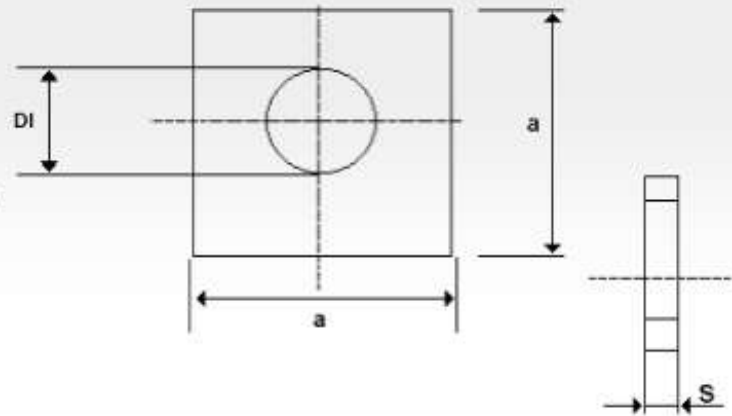

Arruela lisa Quadrada QX – 436

Tabela 43
Arruela Lisa Quadrada

Qx - 436

Código 43	Diam. Nominal	Diam. Int. DI	Diam. Ext. a	Espessura s	PESO MILH.	QUANT. KILO	DIMENSÕES
430010	M-10	11,0	30,0	3,0	19,03	52,54	30x11x3,0
430012	M-12	13,5	40,0	4,0	45,93	21,77	40x13,5x4,0
430016	M-16	17,5	50,0	5,0	89,04	11,25	50x17,5x5,0
430020	M-20	22,0	60,0	5,0	126,88	7,88	60x22x5,0
430022	M-22	24,0	70,0	6,0	210,31	4,47	70x24x6,0
430024	M-24	26,0	80,0	6,0	277,52	3,60	80x26x6,0
430027	M-27	30,0	90,0	6,0	349,58	2,86	90x30x6,0
430030	M-30	33,0	95,0	6,0	386,31	2,58	95x33x6,0
430033	M-33	36,0	100,0	6,0	424,73	2,35	100x36x6,0
430036	M-36	39,0	110,0	8,0	687,55	1,45	110x39x8,0
430039	M-39	42,0	125,0	8,0	897,75	1,10	125x42x8,0
430042	M-42	45,0	135,0	8,0	1.048,74	0,95	135x45x8,0
430045	M-45	48,0	140,0	8,0	1.121,62	0,89	140x48x8,0
430048	M-48	52,0	150,0	10,0	1.605,82	0,62	150x52x10,0
430052	M-52	56,0	160,0	10,0	1.823,39	0,54	160x56x10,0