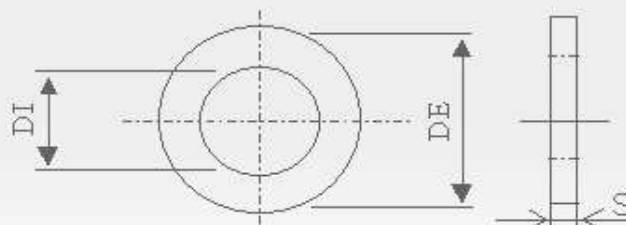

Arruela Lisa Lanterneiro - Tipo Funileiro

Tabela 11

Arruela Lisa Lanterneiro - Tipo Funileiro

QX - Lanter

Codigo 11	Diam. Nominal	Diam. Int.	Diam. Ext.	Espessura	PESO MILH.	QUANT. MILH.	DIMENSÕES
		DI	DE	S			
110316	3/16	5,5	25,0	1,5	7,59	132	25x5,5x1,5
110014	1/4	7,0	32,0	2,0	12,17	82	32x7,0x2,0
110516	5/16	8,8	35,0	2,5	17,51	56	35x8,8x2,5
110038	3/8	10,3	38,0	2,5	20,88	48	38x10,3x2,5
110716	7/16	12,0	40,0	3,0	27,27	37	40x12x3,0
110012	1/2	13,5	44,5	3,0	33,67	30	44,5x13,5x3,0
110058	5/8	17,0	50,0	3,0	41,41	24	50x17x3,0