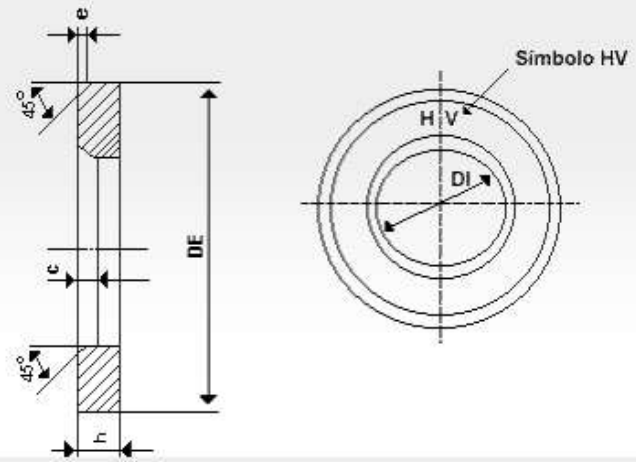

Arruela lisa (com chanfro e gravação) - QX – 6916

Tabela 16	
Arruela Lisa	Qx - 6916

Código 16	Diam. Nominal	Diam. Int.	Diam. Ext.	Espessura S	H	C		E	PESO MILH.	QUANT. KILO	DIMENSÕES
		DI	DE			min.	máx.				
160012	M-12	13,0	24,0	3,0	3,0	1,6	1,9	0,5	7,62	131	24x13x3,0
160017	M-16	17,0	30,0	4,0	4,0	1,6	1,9	1,0	15,26	66	30x17x4,0
160020	M-20	21,0	37,0	4,0	4,0	2,0	2,5	1,0	23,17	43	37x21x4,0
160022	M-22	23,0	39,0	4,0	4,0	2,0	2,6	1,0	24,77	40	39x23x4,0
160024	M-24	25,0	44,0	4,0	4,0	2,0	2,5	1,0	32,74	31	44x25x4,0
160027	M-27	28,0	50,0	5,0	5,0	2,5	3,0	1,0	53,56	19	50x28x5,0
160031	M-30	31,0	56,0	5,0	5,0	2,5	3,0	1,0	67,89	15	56x31x5,0
160037	M-36	37,0	66,0	6,0	6,0	3,0	3,5	1,5	111,89	9	66x37x6,0